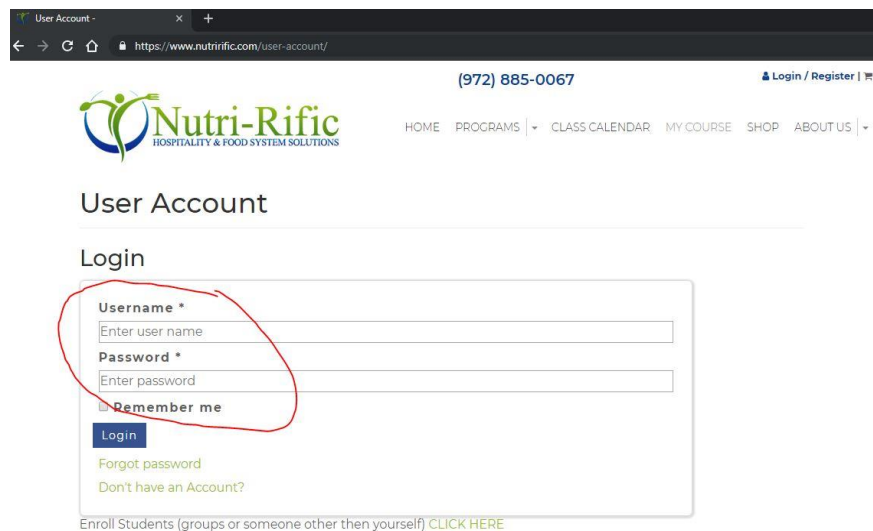

*Course Participant(s) Enrollment [CLICK HERE](#)

Step 1 - Check email for login credentials

Step 3 - Select [My Course](#)

Step 2 - Go to www.NutriRific.com

Step 4 - Login, Username & Password

Step 5 - Select My Courses (underneath Dashboard)