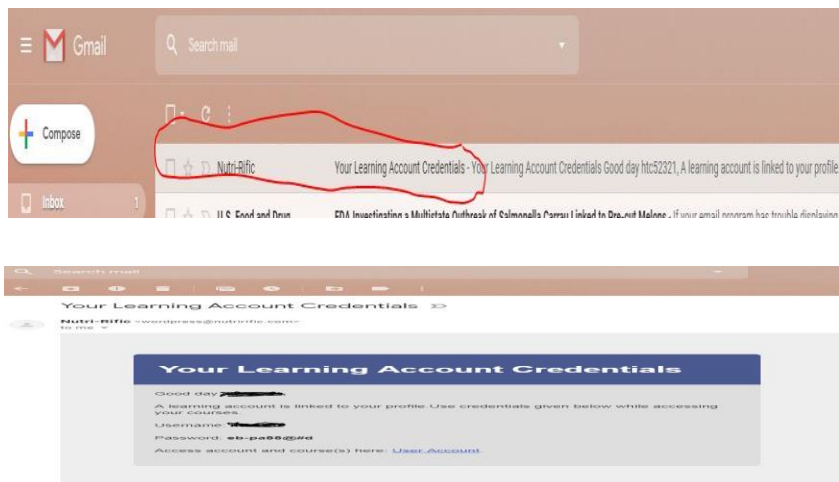

Step 1 - Check email for login credentials