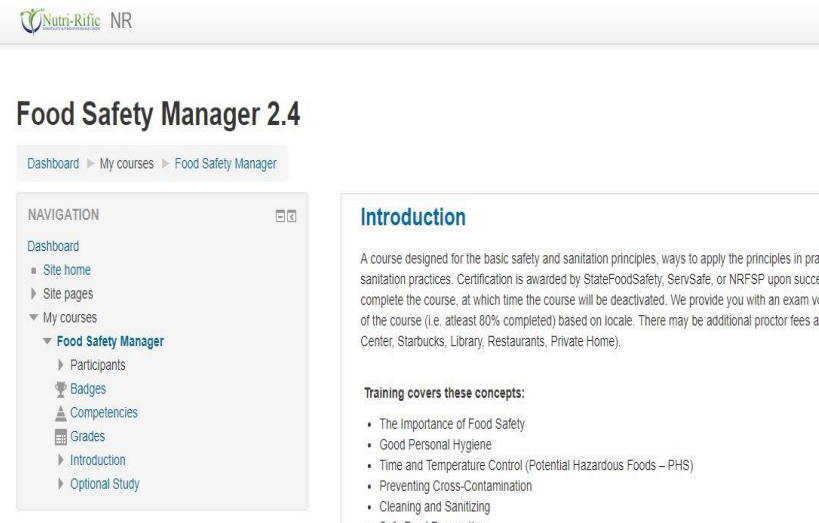

Step 7 - Start Training