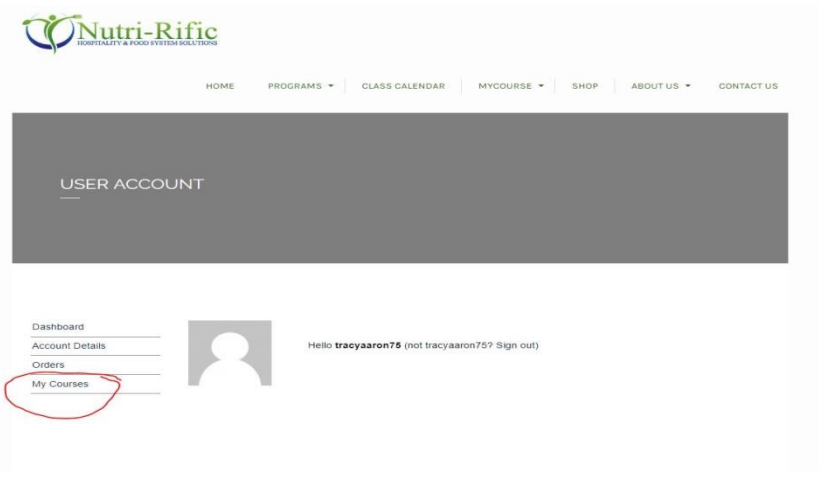

*Course Participant(s) Enrollment [CLICK HERE](#)

Step 1 - Check email for login credentials

Step 3 - Select [My Course](#)

Step 2 - Go to www.NutriRific.com

Step 4 - Login, Username & Password

Step 5 - Select My Courses (underneath Dashboard)