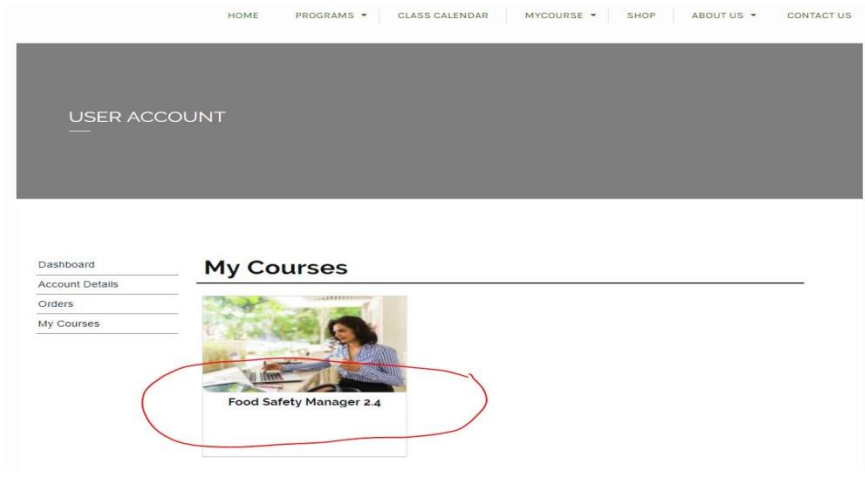

Step 6 – Select Course